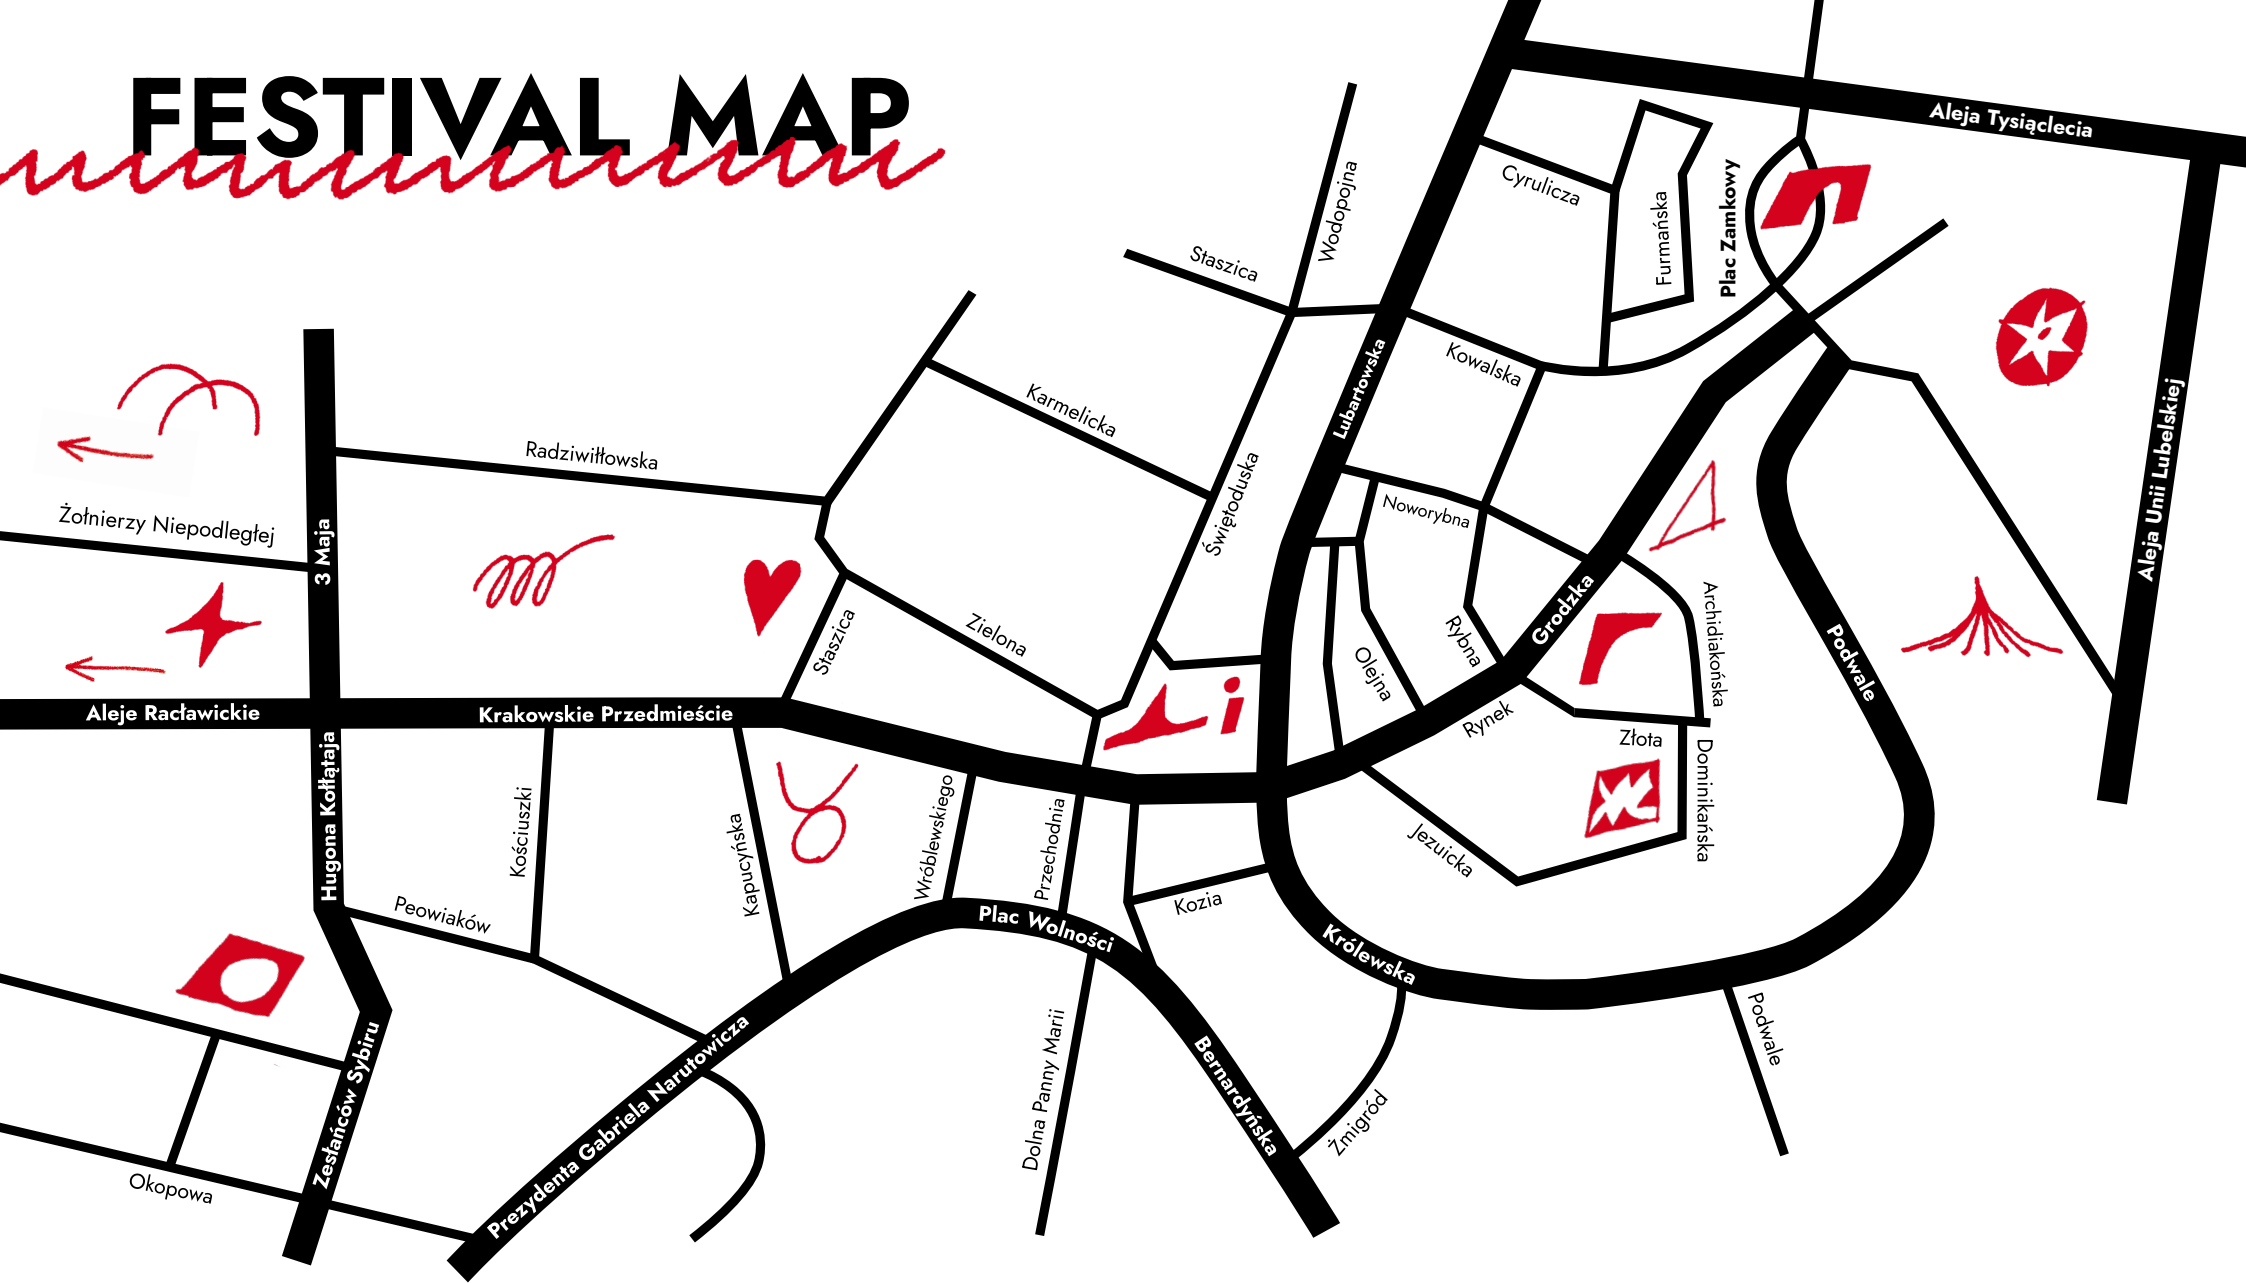

FESTIVAL MAP

Błonia near the Castle

Big Top

Zamkowy Square

Po Farze Square

Workshops of Culture

The Old Theatre

Information Point

Łokietka Square

Krakowskie Przedmieście Kapucyńska st.

Litewski Square I ♥ LUBLIN

Litewski Square

Voivodship Office

Centre for the Meeting of Cultures

Square by the Centre for Culture